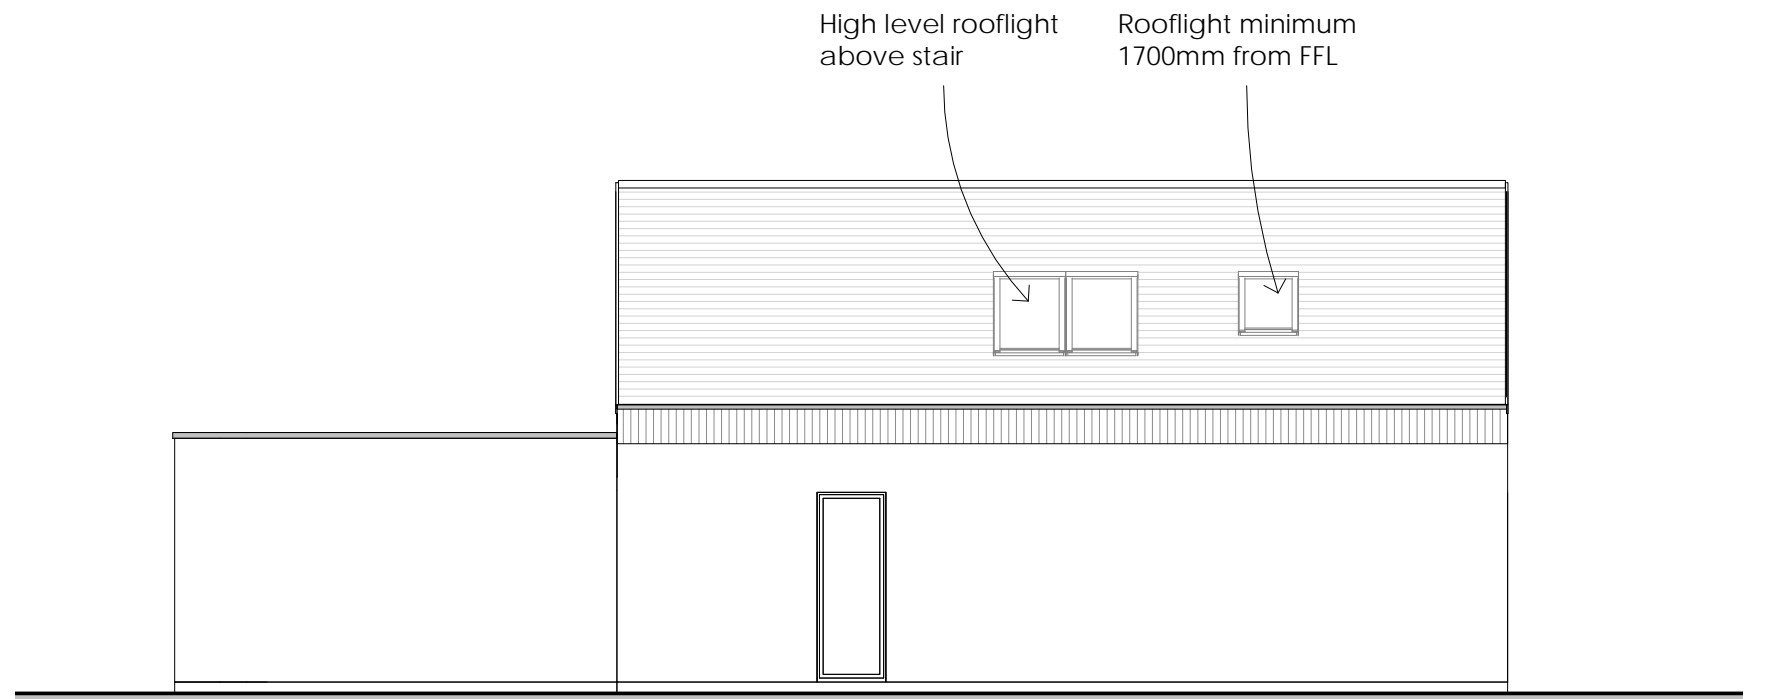

North East Elevation (Front)

South East Elevation

North West Elevation

South West Elevation (Rear)

Jeremy Harvey Isaacs Architect

www.jeremyisaacs.co.uk
Use figured dimensions only

mail@jeremyisaacs.co.uk
This drawing is copyright ©

Rev	Description	Date
A	Revised scheme	03 03 26

Mr & Mrs Lydka
44 Minterne Road
Christchurch, BH23 3LE

Proposed Elevations **PL JL S2 V5 2024 A**

Project number 207
Date 03/03/2026

Scale: 1 : 100 @ A3